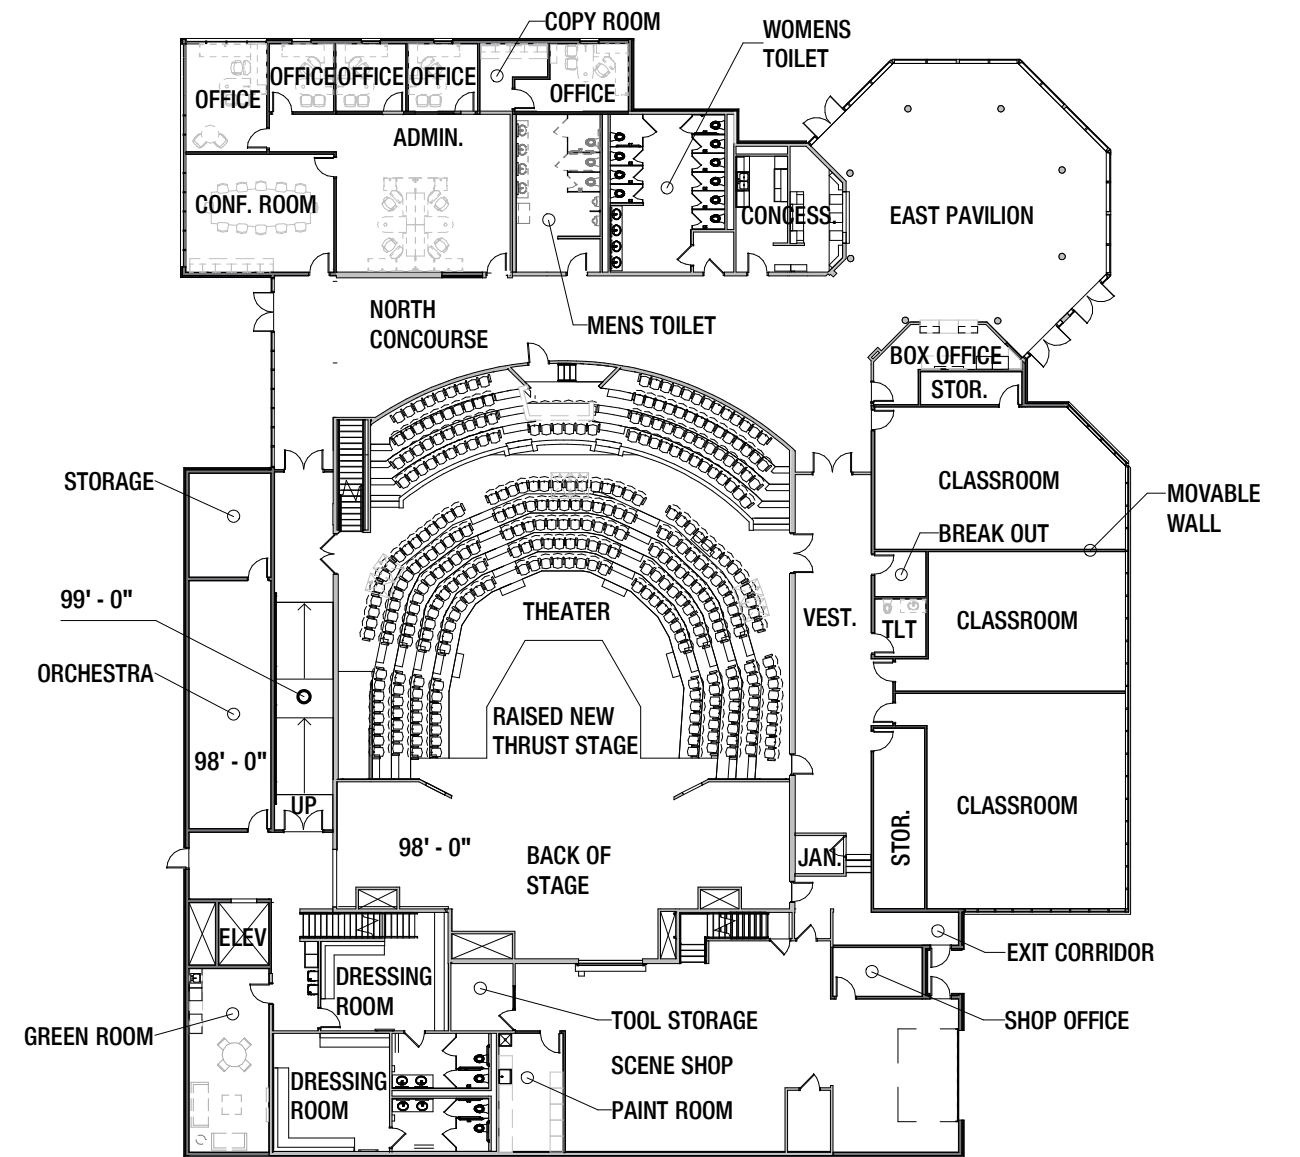

LEGEND

- EXISTING BUILDING FOOTPRINT
- EXISTING PROPERTY LINE
- · - NEW PROPERTY LINE
- IMPACTED TREES
- PHASE 1 CONSTRUCTION
- PHASE 2 CONSTRUCTION

FARGO MOORHEAD COMMUNITY THEATRE

SITE PLAN

09/15/2020 | JLG 19247 | © 2020 JLG ARCHITECTS

DESIGN FOR LIFE

PHASE TWO - SECOND FLOOR PLAN

PHASE TWO - FIRST FLOOR PLAN

FARGO MOORHEAD COMMUNITY THEATRE

PHASE TWO FLOOR PLANS

09/15/2020 | JLG 19247 | © 2020 JLG ARCHITECTS

DESIGN FOR LIFE