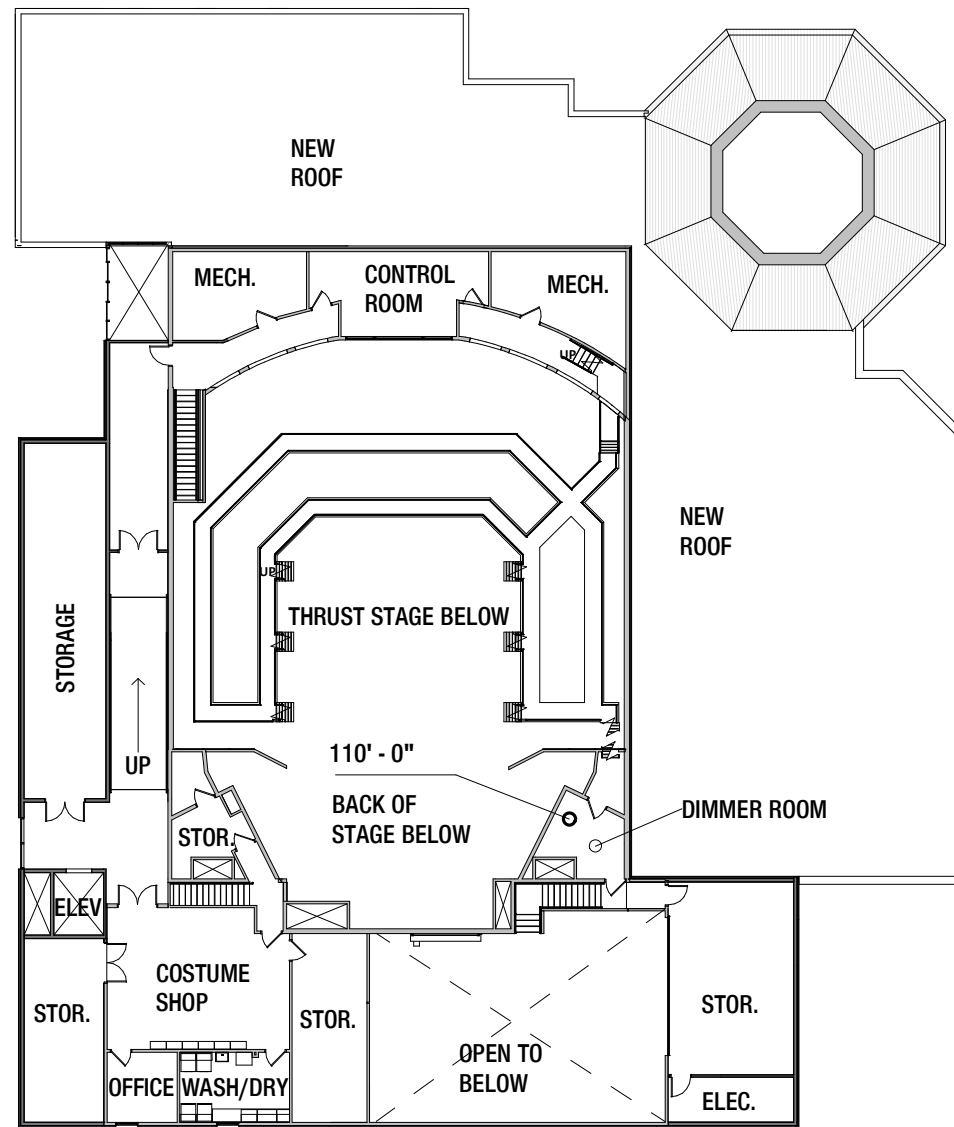

LEGEND

- EXISTING BUILDING FOOTPRINT
- EXISTING PROPERTY LINE
- · - NEW PROPERTY LINE
- IMPACTED TREES
- PHASE 1 CONSTRUCTION
- PHASE 2 CONSTRUCTION

FARGO MOORHEAD COMMUNITY THEATRE

SITE PLAN

09/15/2020 | JLG 19247 | © 2020 JLG ARCHITECTS

DESIGN FOR LIFE

PHASE TWO - SECOND FLOOR PLAN

PHASE TWO - FIRST FLOOR PLAN

FARGO MOORHEAD COMMUNITY THEATRE

PHASE TWO FLOOR PLANS

09/15/2020 | JLG 19247 | © 2020 JLG ARCHITECTS

DESIGN FOR LIFE